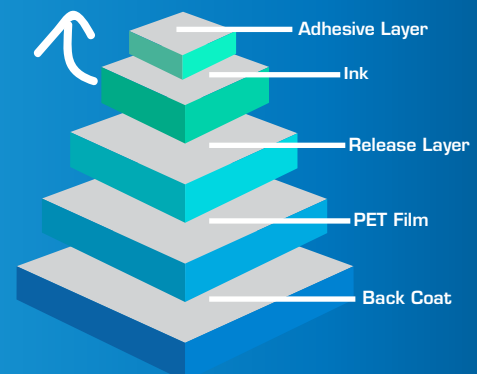

DID YOU KNOW?

AG3 has improved blackness which enables bold barcodes.

CALL 1300 794 202
VISIT TOSHIBA-BUSINESS.COM.AU

TOGETHER
INFORMATION