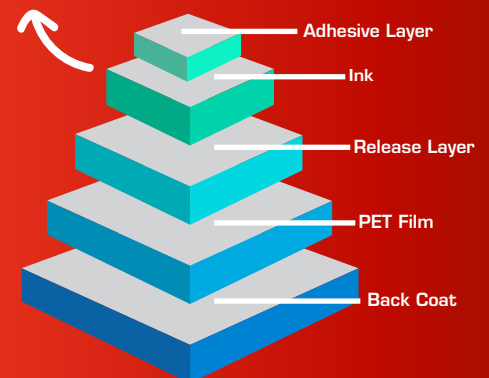

TOSHIBA

AS1

UNRIVALLED RESULTS

KEY CHARACTERISTICS

- Withstands harsh environments and chemicals
- High quality silicone backing protects your print head
- Detailed fine printing
- Dark and dense barcodes

Inventory

Warehouse

Electrical

Gardening

Chemical

Medical

Pharmaceutical

Media	AS1
Paper	
• Machine Coat	✗
• Semi Gloss	✗
• Gloss	✗
Synthetic	
• PE	✓
• PPE	✓
• PET	✓
Synthetic Tags	✓
Wash Care	✗
Flexible Film	✓

DID YOU KNOW?

AS1 has a dense ink layer which enables bold barcodes.

CALL 1300 794 202
VISIT TOSHIBA-BUSINESS.COM.AU

TOGETHER
INFORMATION