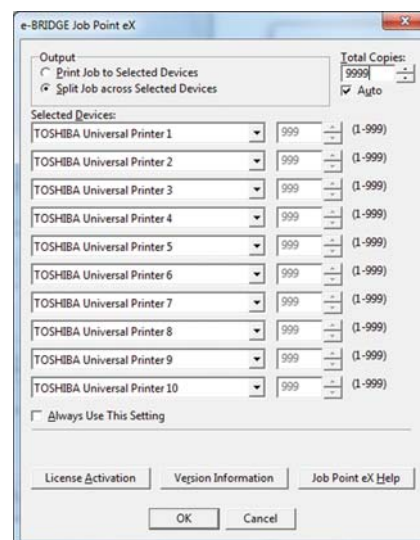

Easy-to-use intuitive interface is accessed within Toshiba's Universal Print Driver

1300 794 202
www.toshiba-business.com.au

TOSHIBA