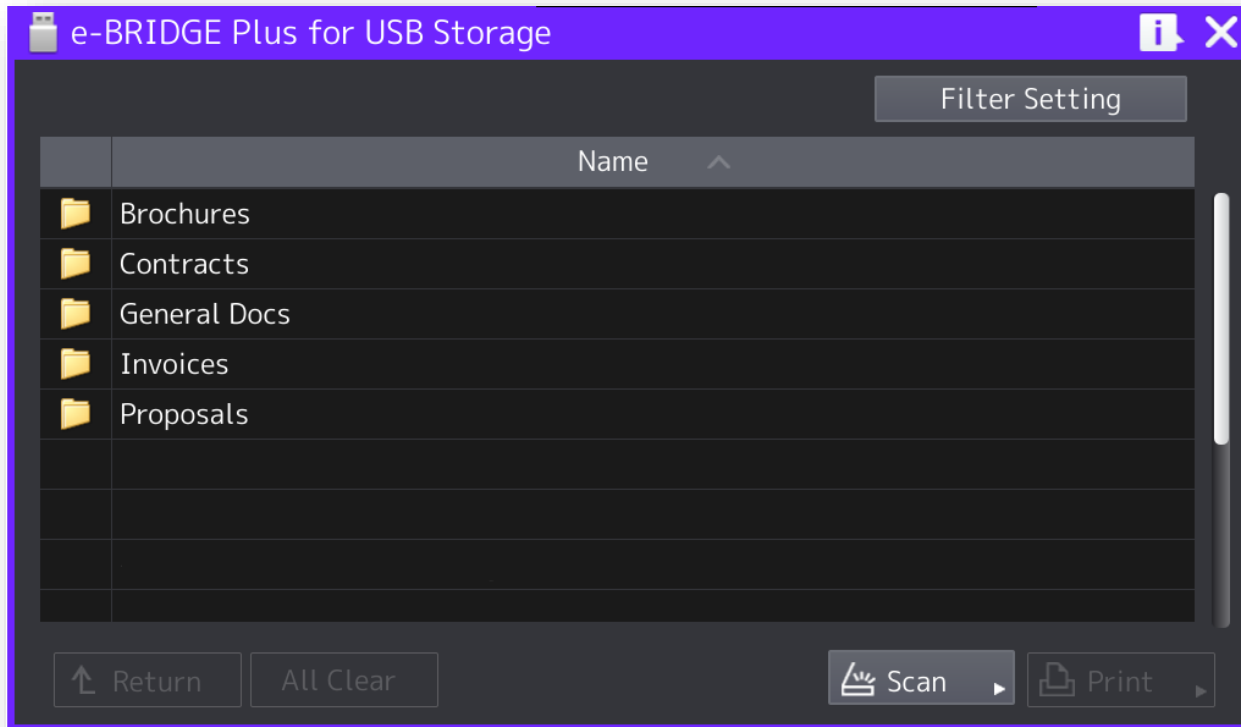

TOSHIBA MFP panel user experience – eBRIDGE Plus for USB Storage

Launching the application

- Simply insert the USB thumb drive and the scan/print application automatically launches

Note! contents, design and layout of the landing page is customisable to suit your requirements

TOSHIBA MFP panel user experience – eBRIDGE Plus for USB Storage

Home page for USB Storage

- Simply browse your USB thumb drive folder structure to scan a new job or print an existing file

TOSHIBA MFP panel user experience – eBRIDGE Plus for USB Storage

Scanning documents to your USB thumb drive

- Scan directly to your selected folder with the following options

| | | | |
|-------------------------|--|------------------------|---|
| File Name | Auto, freetext | Rotation (deg) | 0, 90, 180, 270 |
| Colour Mode | Auto Colour, Full Colour, Greyscale, Black | File formats | Std) TIFF, JPEG, PDF, PDF/A Opt) Searchable PDF/PDF/A, editable DOCX, XLSX, PPTX |
| 2-Sided | 1-2 sided, 2-sided | Preview | Thumbnail preview with pinch/zoom, add, delete |
| Resolution (dpi) | 100, 150, 200, 300, 400, 600 | Omit Blank Page | On, Off |
| Original Mode | Text, Text/Photo, Photo | File Size | Max 64MByte |

TOSHIBA MFP panel user experience – eBRIDGE Plus for USB Storage

Scan Preview

- Scan Preview ensures the integrity of your documents at the point of scan with on-screen verification of page count and thumbnail preview with pinch/zoom and delete.
- In this mode document sources can be any mix between the document feeder or platen glass (e.g. mix of cut sheets and bound books)