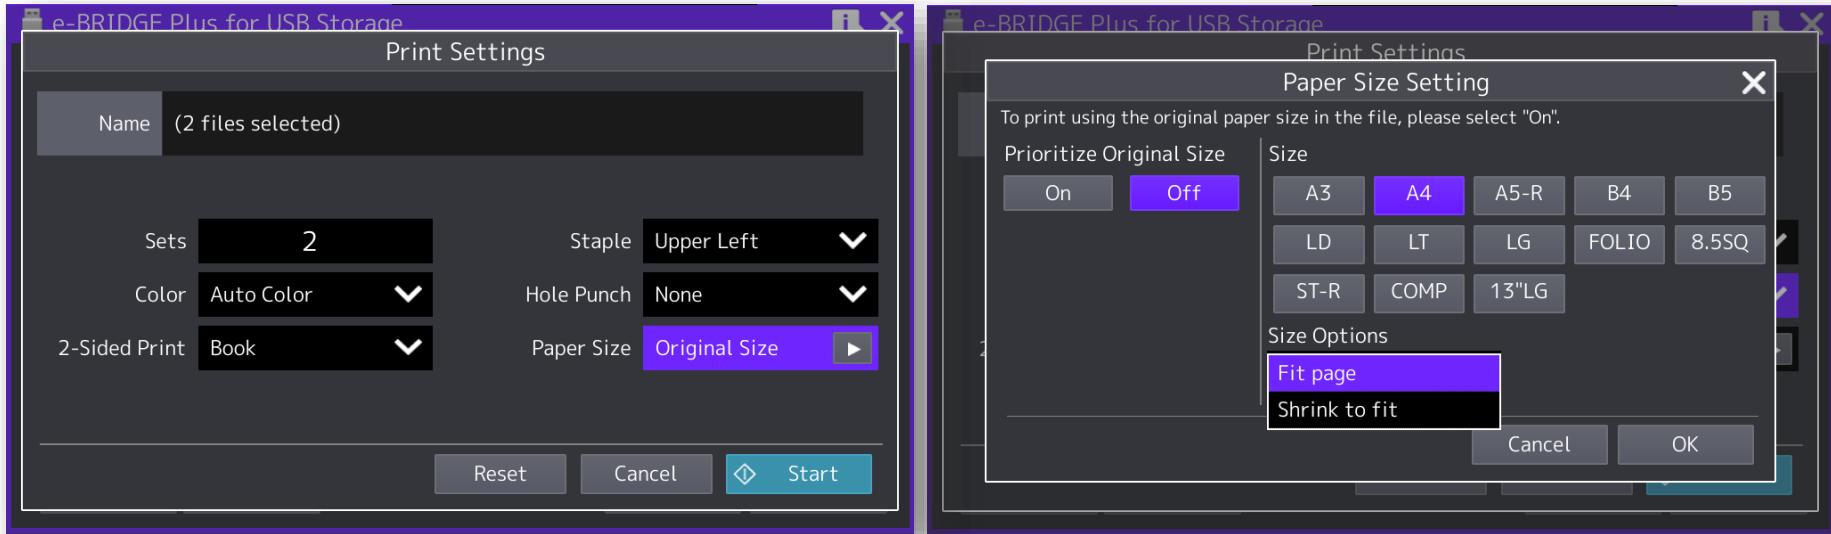

TOSHIBA MFP panel user experience – eBRIDGE Plus for USB Storage

Print documents

- Print documents directly from your USB thumb drive with the following options

File Formats	JPEG, PDF
Sets	1-999
Number of files	Single or Multi select
Colour/Toner Mode	Auto Colour, Full Colour, Black, Eraseable Blue
2-Sided	1-2sided, Book, Tablet
Staple	Upper Left, Upper Right
Hole Punch	Middle Left, Centre Top
Paper Size	Original, Nominated size with fit to page and shrink to fit options
<i>Note: Print settings available vary according to the MFP model and configuration</i>