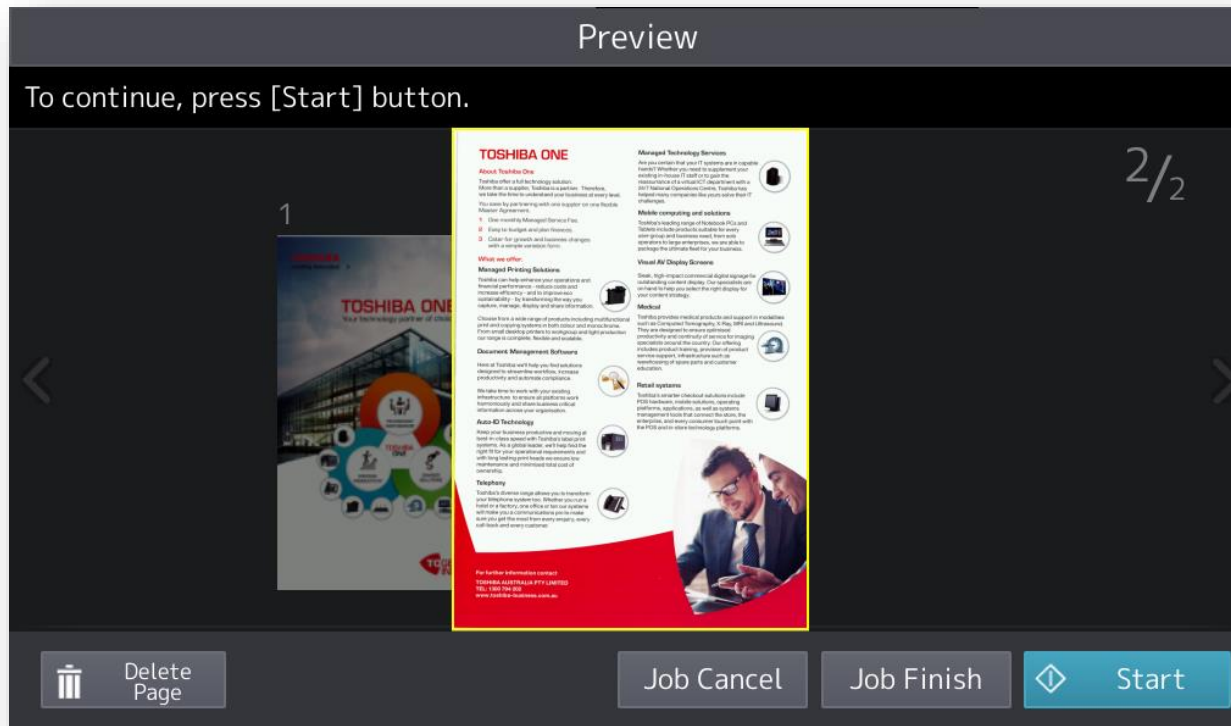

TOSHIBA MFP panel user experience – eBRIDGE Plus for USB Storage

Scan Preview

- Scan Preview ensures the integrity of your documents at the point of scan with on-screen verification of page count and thumbnail preview with pinch/zoom and delete.
- In this mode document sources can be any mix between the document feeder or platen glass (e.g. mix of cut sheets and bound books)