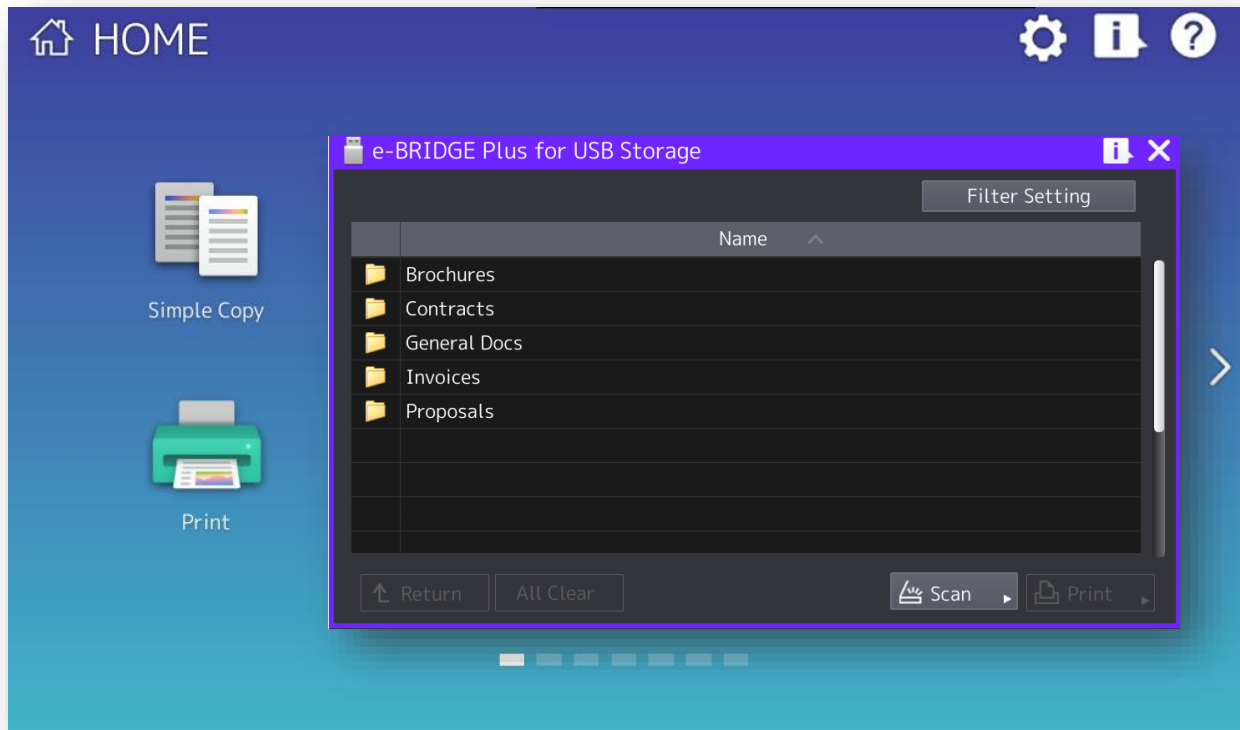

TOSHIBA MFP panel user experience – eBRIDGE Plus for USB Storage

Launching the application

- Simply insert the USB thumb drive and the scan/print application automatically launches

Note! contents, design and layout of the landing page is customisable to suit your requirements

TOSHIBA MFP panel user experience – eBRIDGE Plus for USB Storage

Home page for USB Storage

- Simply browse your USB thumb drive folder structure to scan a new job or print an existing file

TOSHIBA MFP panel user experience – eBRIDGE Plus for USB Storage

Scanning documents to your USB thumb drive

- Scan directly to your selected folder with the following options

| | | | |
|-------------------------|--|------------------------|---|
| File Name | Auto, freetext | Rotation (deg) | 0, 90, 180, 270 |
| Colour Mode | Auto Colour, Full Colour, Greyscale, Black | File formats | Std) TIFF, JPEG, PDF, PDF/A Opt) Searchable PDF/PDF/A, editable DOCX, XLSX, PPTX |
| 2-Sided | 1-2 sided, 2-sided | Preview | Thumbnail preview with pinch/zoom, add, delete |
| Resolution (dpi) | 100, 150, 200, 300, 400, 600 | Omit Blank Page | On, Off |
| Original Mode | Text, Text/Photo, Photo | File Size | Max 64MByte |

TOSHIBA MFP panel user experience – eBRIDGE Plus for USB Storage

Scan Preview

- Scan Preview ensures the integrity of your documents at the point of scan with on-screen verification of page count and thumbnail preview with pinch/zoom and delete.
- In this mode document sources can be any mix between the document feeder or platen glass (e.g. mix of cut sheets and bound books)