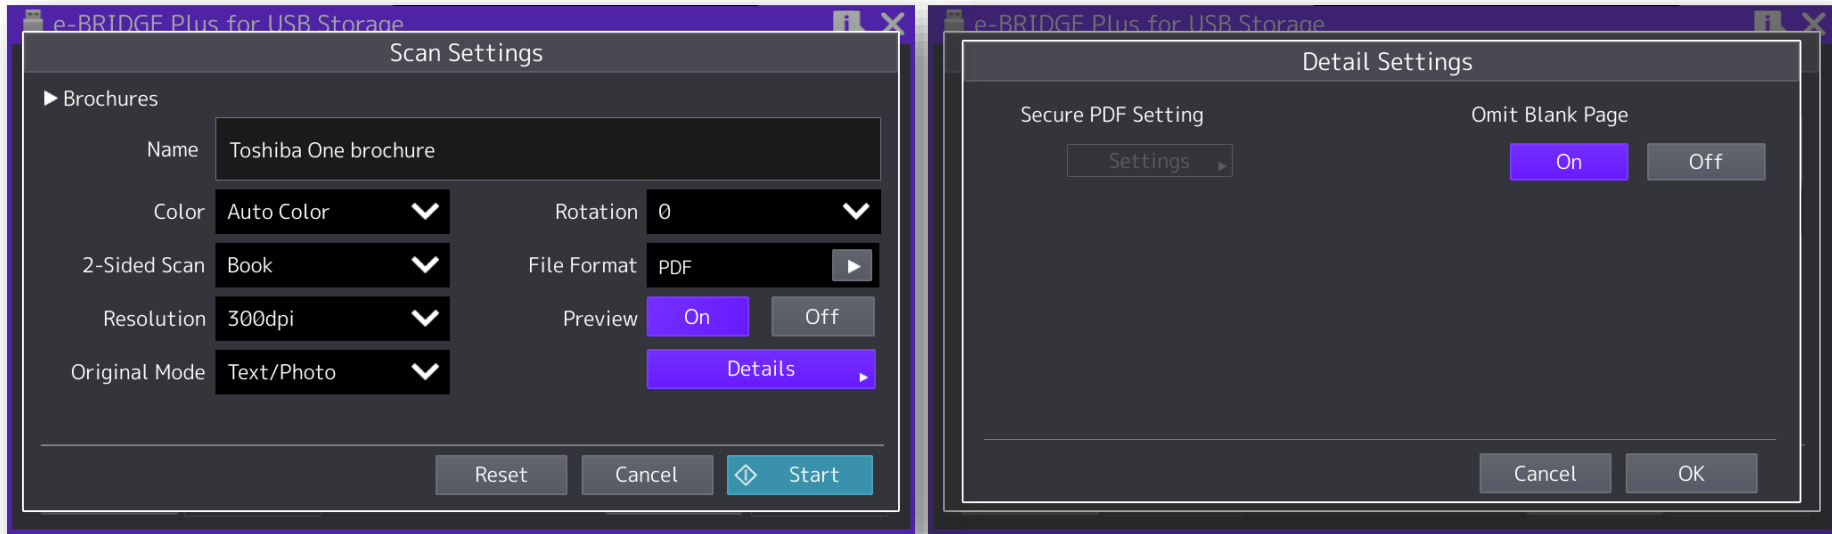

TOSHIBA MFP panel user experience – eBRIDGE Plus for USB Storage

Launching the application

- Simply insert the USB thumb drive and the scan/print application automatically launches

Note! contents, design and layout of the landing page is customisable to suit your requirements

TOSHIBA MFP panel user experience – eBRIDGE Plus for USB Storage

Home page for USB Storage

- Simply browse your USB thumb drive folder structure to scan a new job or print an existing file

TOSHIBA MFP panel user experience – eBRIDGE Plus for USB Storage

Scanning documents to your USB thumb drive

- Scan directly to your selected folder with the following options

| | | | |
|-------------------------|--|------------------------|---|
| File Name | Auto, freetext | Rotation (deg) | 0, 90, 180, 270 |
| Colour Mode | Auto Colour, Full Colour, Greyscale, Black | File formats | Std) TIFF, JPEG, PDF, PDF/A Opt) Searchable PDF/PDF/A, editable DOCX, XLSX, PPTX |
| 2-Sided | 1-2 sided, 2-sided | Preview | Thumbnail preview with pinch/zoom, add, delete |
| Resolution (dpi) | 100, 150, 200, 300, 400, 600 | Omit Blank Page | On, Off |
| Original Mode | Text, Text/Photo, Photo | File Size | Max 64MByte |

TOSHIBA MFP panel user experience – eBRIDGE Plus for USB Storage

Scan Preview

- Scan Preview ensures the integrity of your documents at the point of scan with on-screen verification of page count and thumbnail preview with pinch/zoom and delete.
- In this mode document sources can be any mix between the document feeder or platen glass (e.g. mix of cut sheets and bound books)