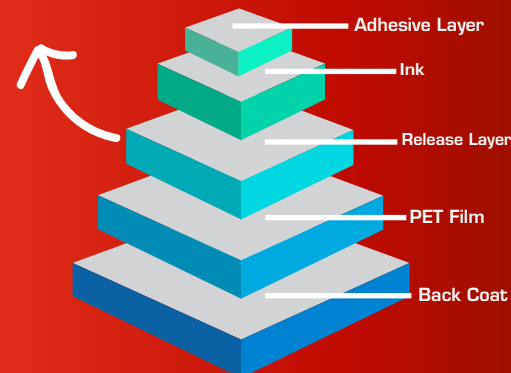

DID YOU KNOW?

AS3 can print on any thermal printer due to its release layer.

CALL 1300 794 202
VISIT TOSHIBA-BUSINESS.COM.AU

TOGETHER
INFORMATION